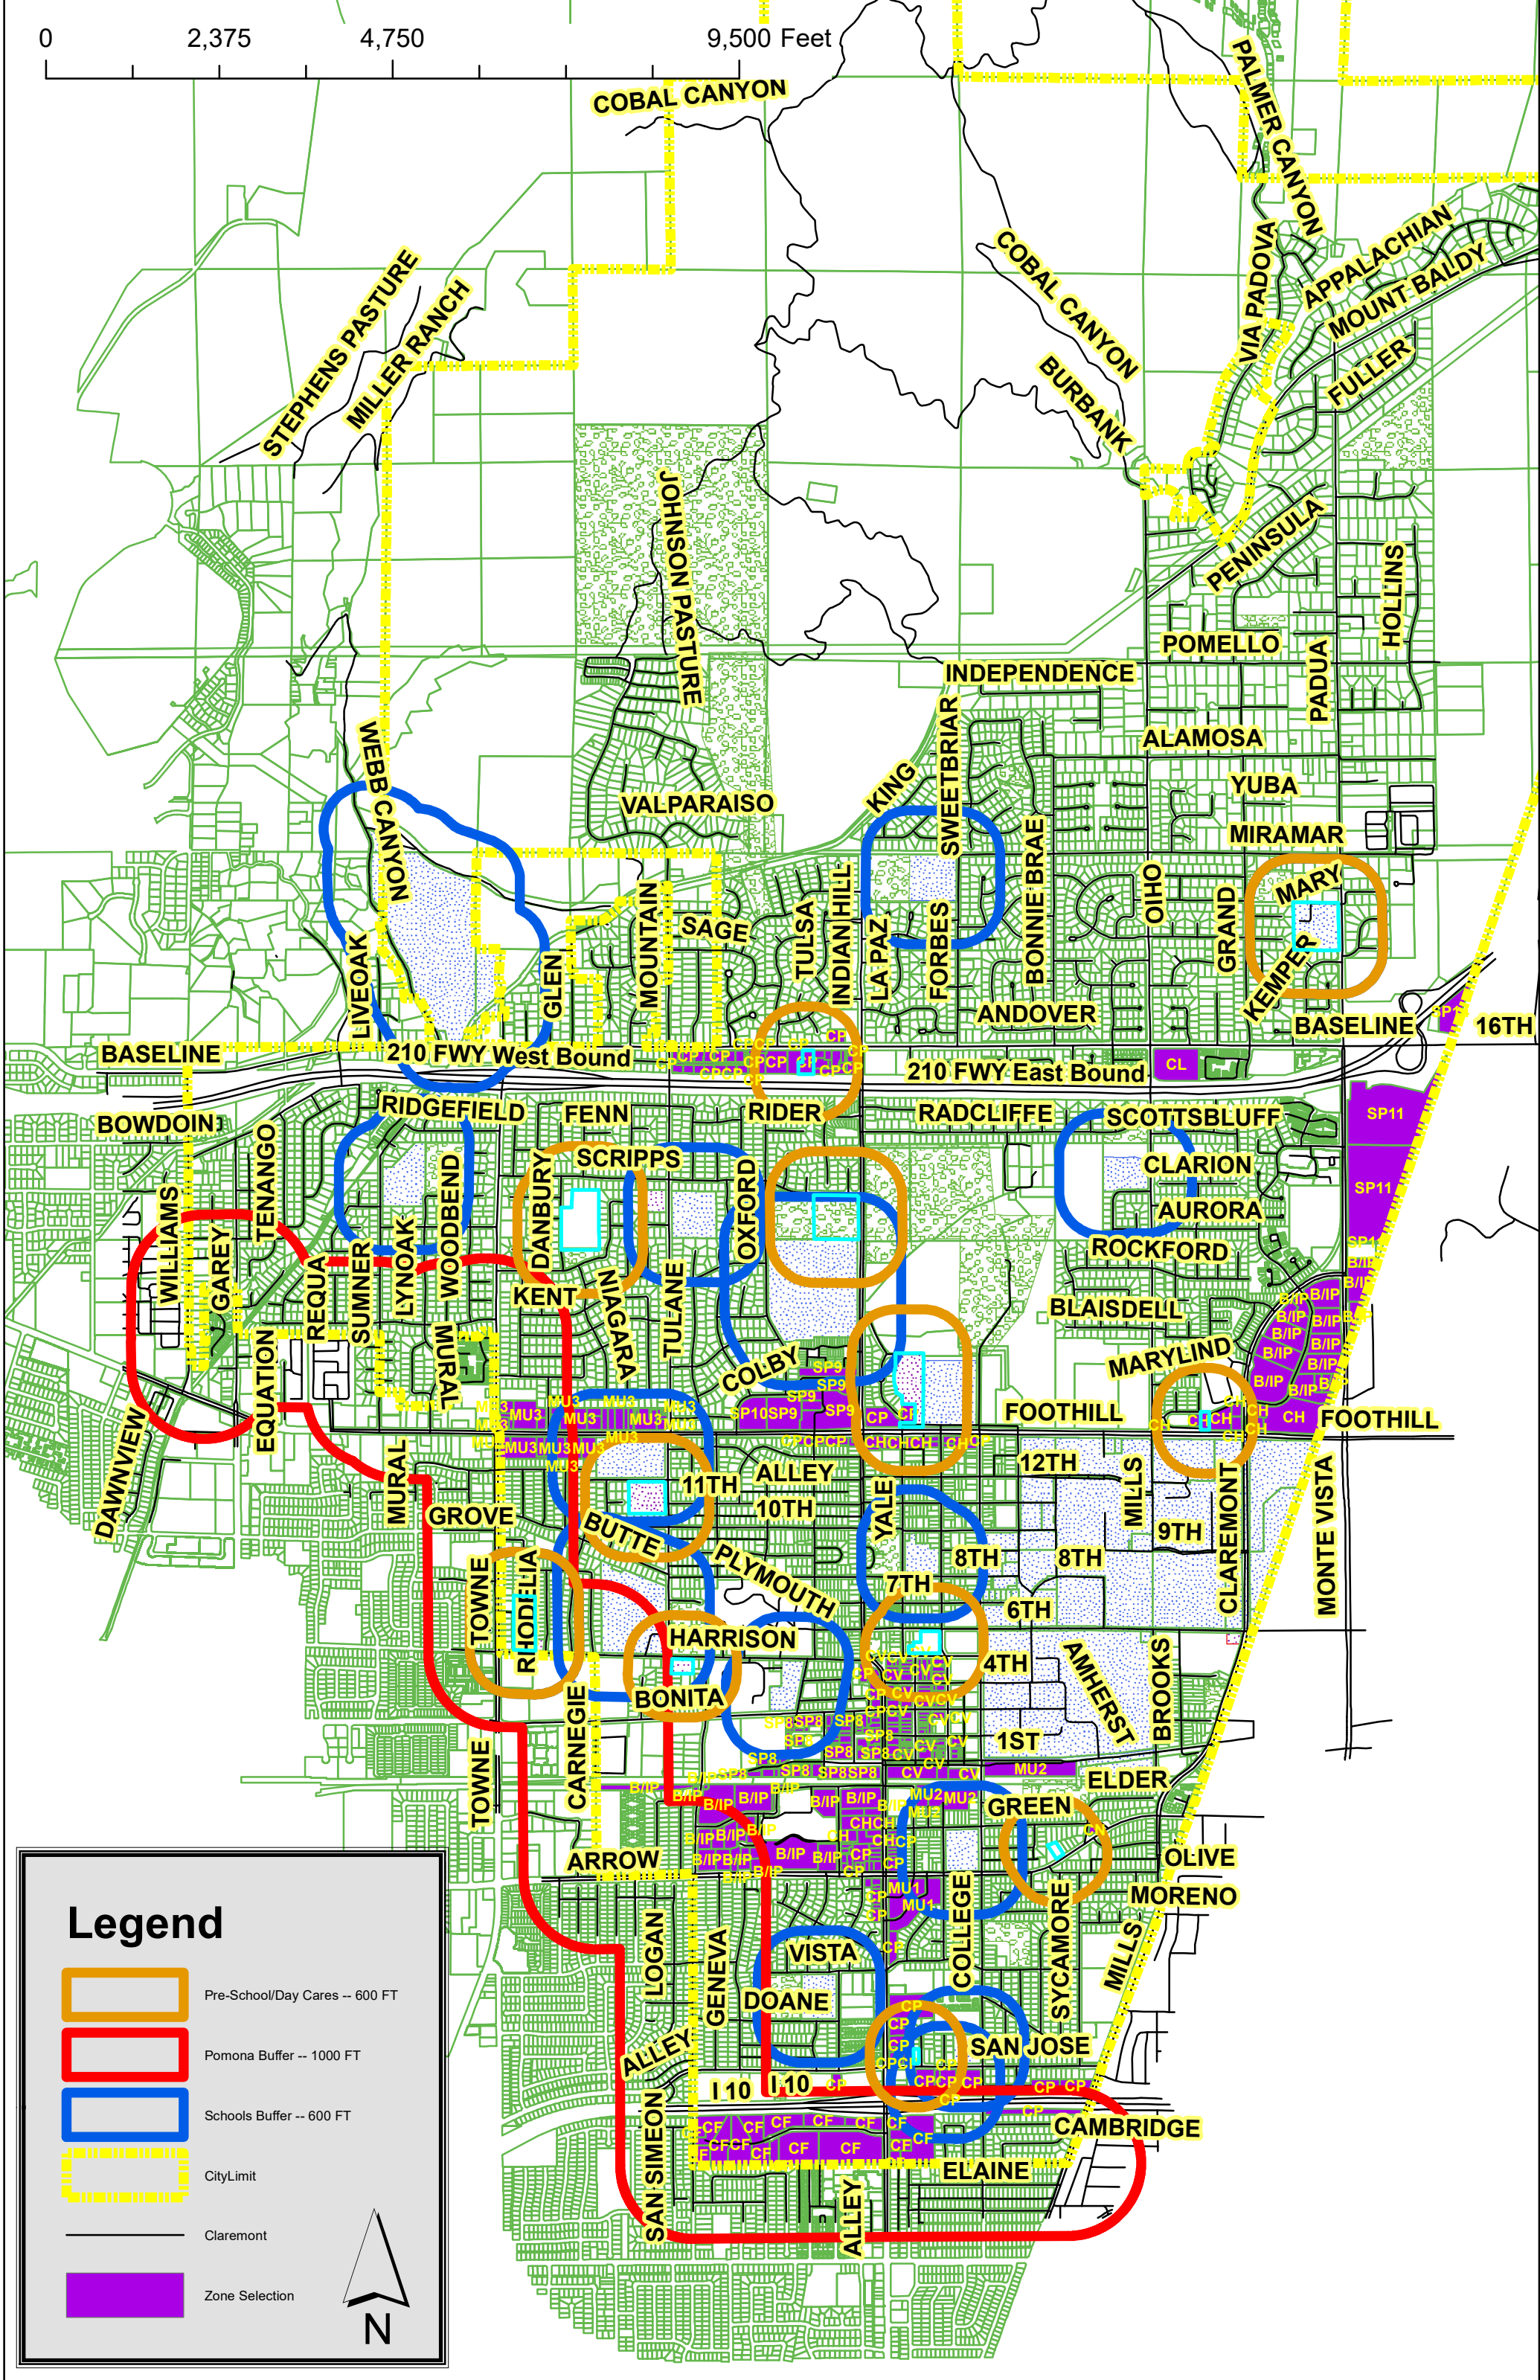

0 2,375 4,750 9,500 Feet

Legend

-  Pre-School/Day Cares -- 600 FT
-  Pomona Buffer -- 1000 FT
-  Schools Buffer -- 600 FT
-  CityLimit
-  Claremont
-  Zone Selection