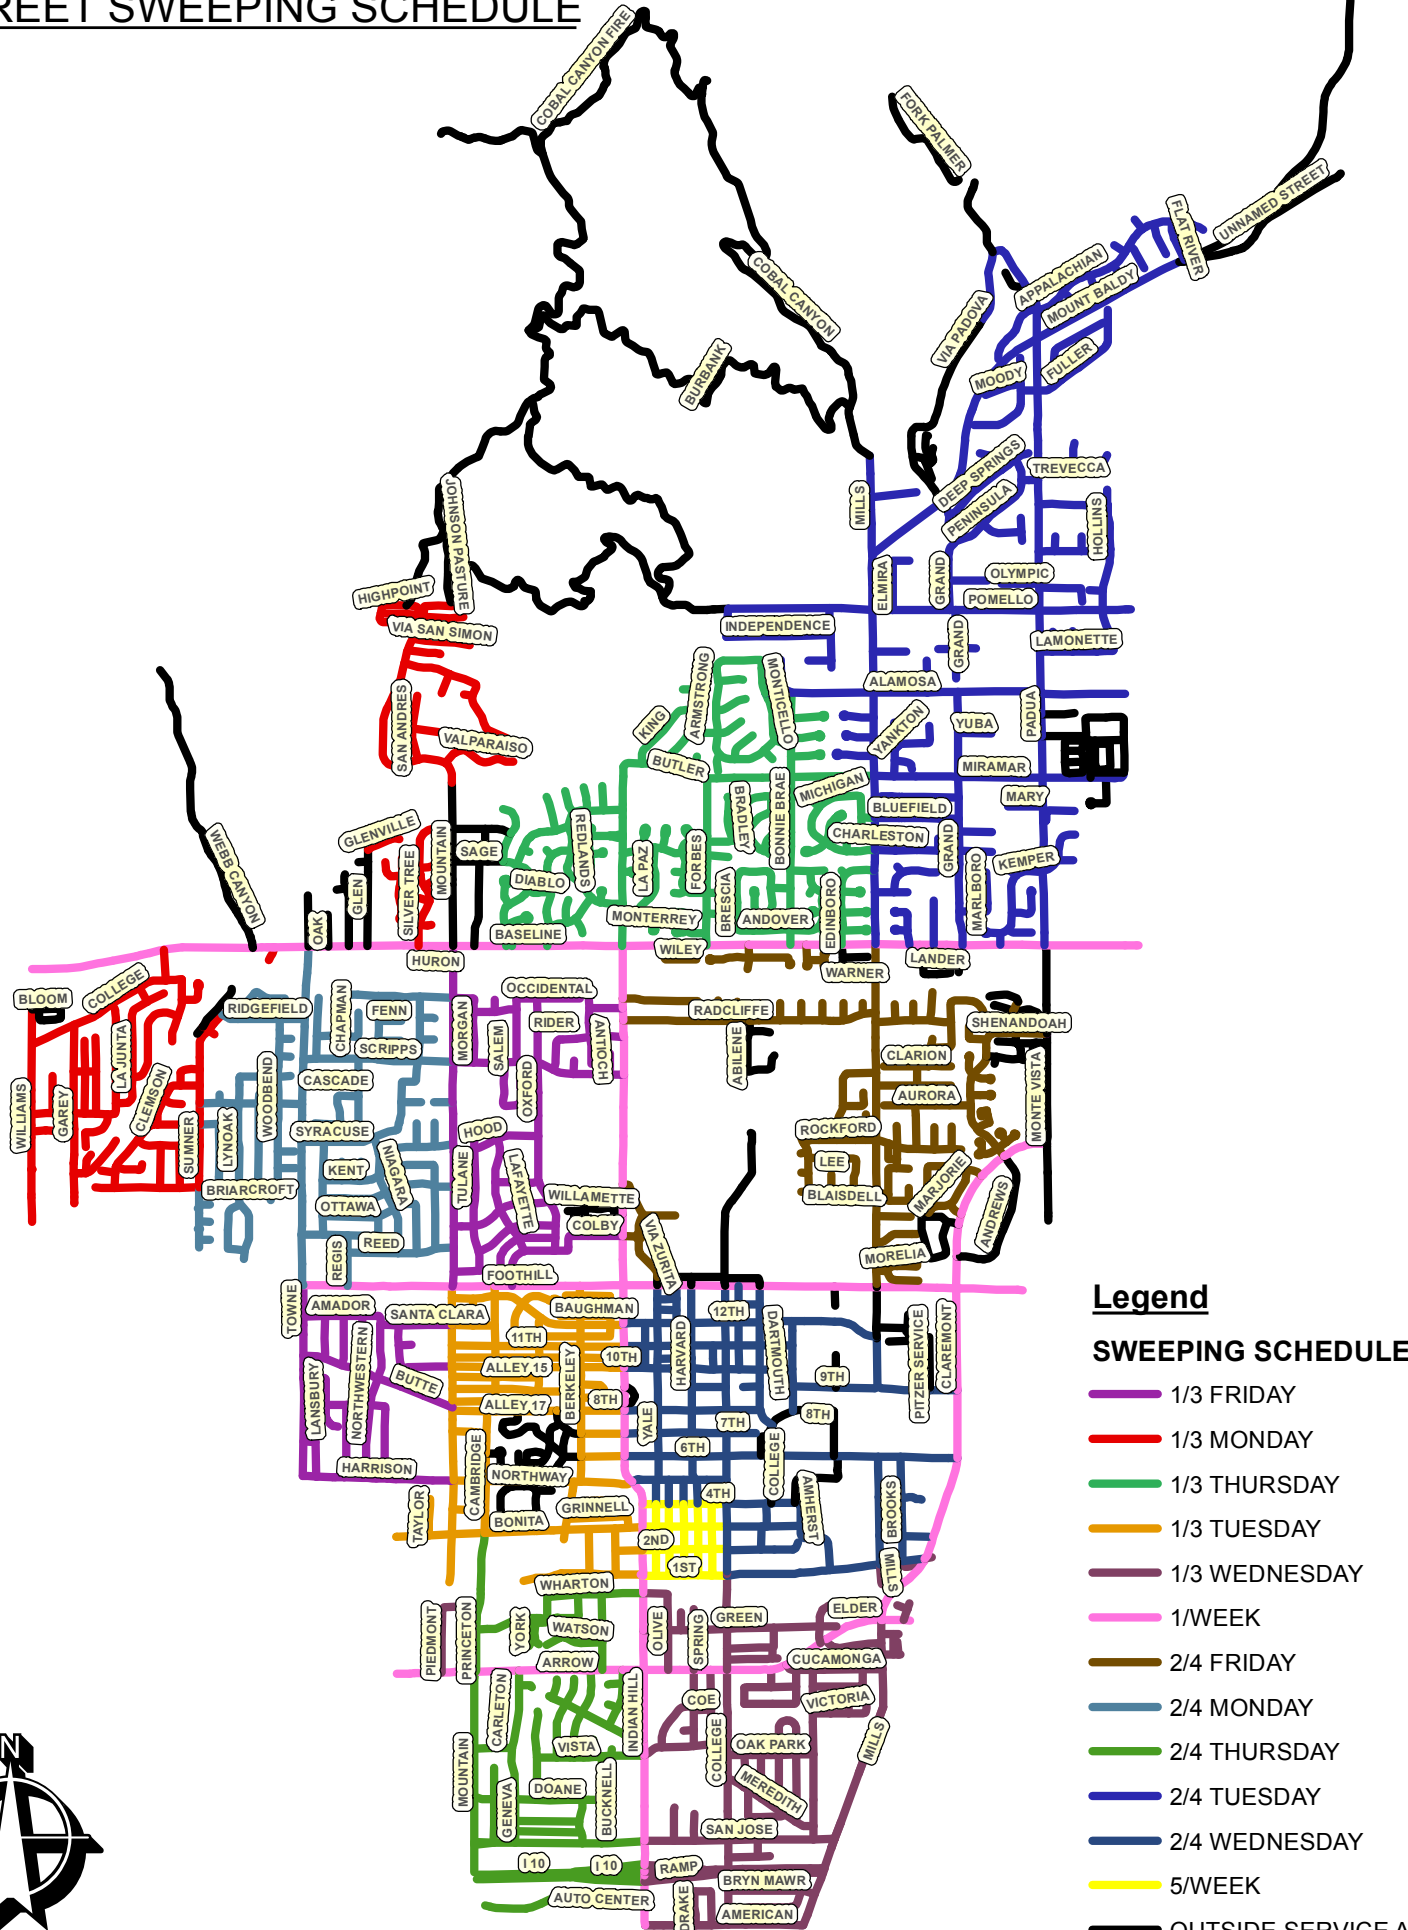

CITY OF CLAREMONT STREET SWEEPING SCHEDULE

- Legend**
- SWEEPING SCHEDULE**
- 1/3 FRIDAY
 - 1/3 MONDAY
 - 1/3 THURSDAY
 - 1/3 TUESDAY
 - 1/3 WEDNESDAY
 - 1/WEEK
 - 2/4 FRIDAY
 - 2/4 MONDAY
 - 2/4 THURSDAY
 - 2/4 TUESDAY
 - 2/4 WEDNESDAY
 - 5/WEEK
 - OUTSIDE SERVICE AREA